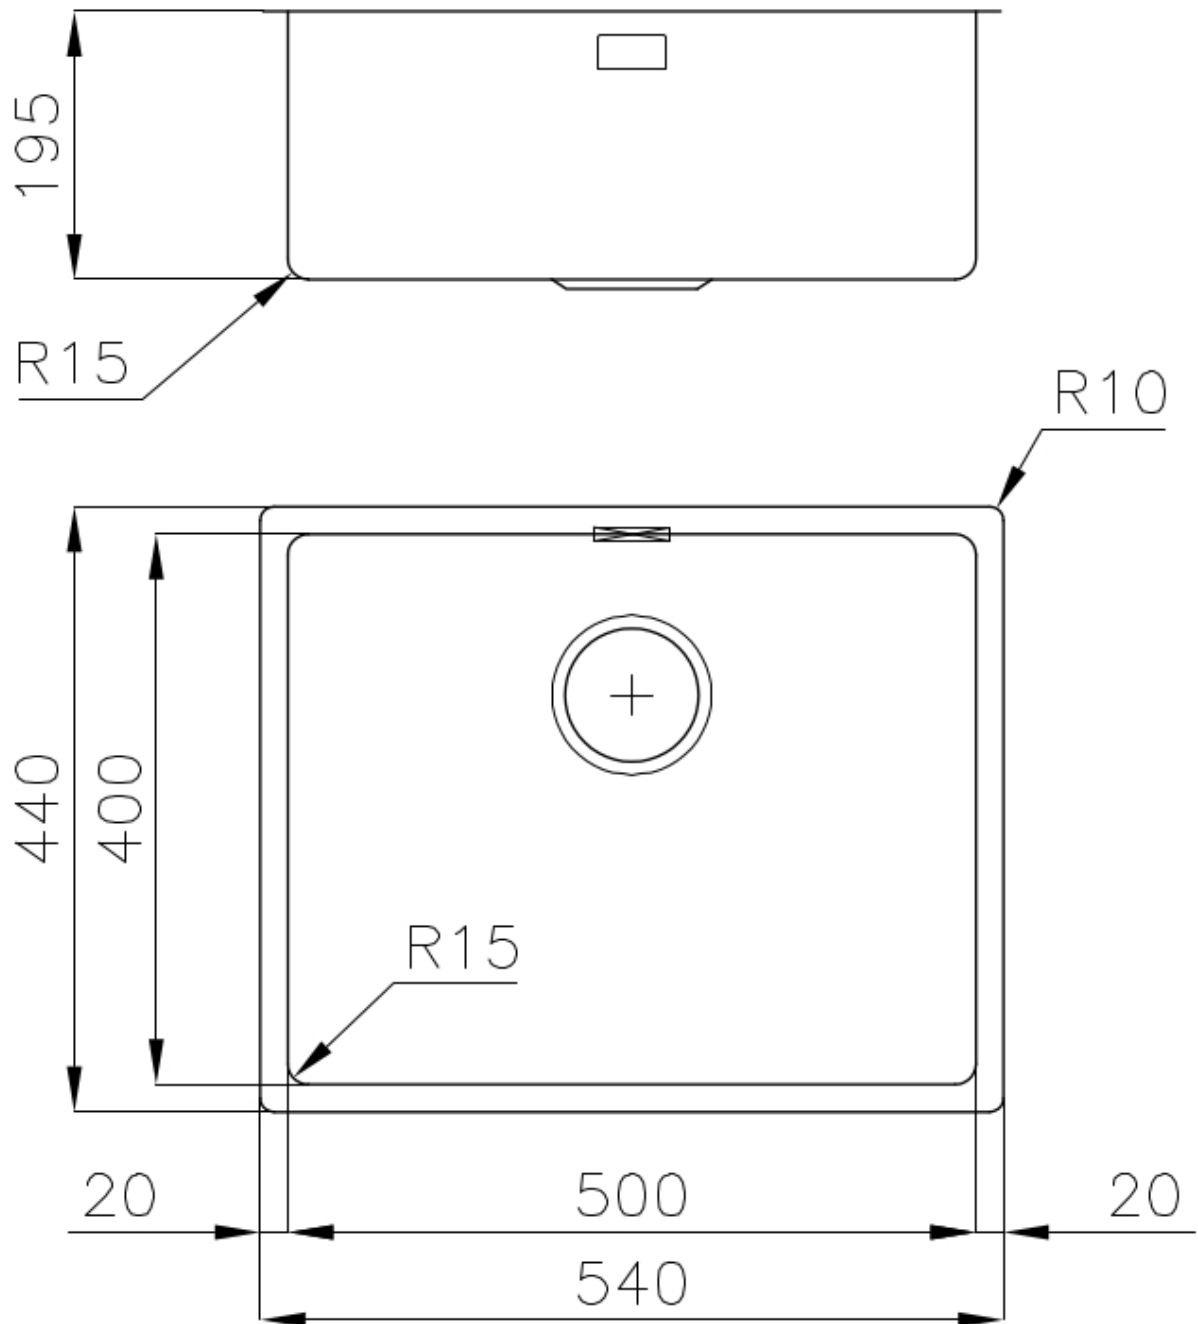

---

Mixer holes No standard holes

---

Built-in hole [View technical data sheet](#)

---

Drainer No

---

Width 54 cm

---

Bowl dimension 500 x 400 mm

---

Number of bowls 1 bowl

---

Waste fitting 3,5" drain

---

---

**High thickness** 1mm thick steel. A significant thickness, which guarantees the maximum sturdiness and durability.

---

**Perimetral overflow** The overflow is always a security on the Foster sinks that prevents the overflow of water in case of oversights. The perimeter drain solution improves aesthetics thanks to its square and essential shape.

## TECHNICAL DATA

Cut out size  
Dimensioni per foratura top