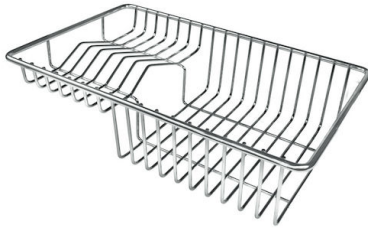

## OPTIONAL ACCESSORIES

**Glass chopping board**  
8631 300

**HDPE Chopping board**  
8657 001

**HPDE Twin chopping board**  
8644 101

**Stainless steel plate rack**  
8100 303  
\* only in combination with the accessory  
8644 101

**White bowl**  
8153 100

**Black grid**  
8100 617

**Graters kit with ring-holder and  
food collection tray**  
8159 101  
\* only in combination with the accessory  
8644 101

**Iroko-wood sliding chopping board  
with stainless steel colander**  
8644 044